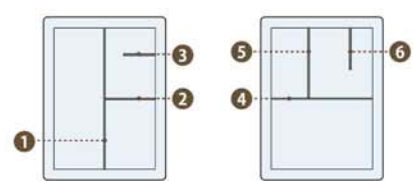

Electric Conductive Tray and Basket

>>> Conductive Tray / Conductive Basket

- They are made from electric conductive resin.
- Because of electric conductivity precision parts can be protected and stored safely.
- They can be transported easily and can be stacked up to save space.
- They can be divided into smaller spaces easily by dividers so that they can accommodate various shapes and sizes. (※ except for FT34-02)
- By using in combination with Tac sheets or pin mats, they can be used for protection and storing various assembling parts, fixtures or tools.
- By using in combination with a cart they can be used for many applications such as for storing various assembling parts, fixtures or tools.

■ Dividers

For FT34-05

For FT34-10

For FB34-10

Electric Conductive Tray FT34-02 Conductive

Dimensions W300×D400×H38mm
 Inner Dimensions W254×D354×H25mm
 Material Conductive ABS
 Surface resistivity 10⁴Ω/□

Electric Conductive Tray KT-1 Conductive

Dimensions W85×D85×H23mm
 Inner Dimensions W80×D80×H21mm
 Material Conductive PS
 Surface resistivity 10⁴Ω/□

FT34-02 can be divided by KT-1 in the tray.

Electric Conductive Tray FT34-05 Conductive

Dimensions W300×D400×H65mm
 Inner Dimensions W248×D348×H47mm
 Material Conductive ABS
 Surface resistivity 10⁴Ω/□

Dimensions W300×D400×H115mm
 Inner Dimensions W249×D347×H98mm
 Material Conductive ABS
 Surface resistivity 10⁴Ω/□

Dividers for FT Tray

Item No.	Dimensions
1 FPD10-30	W248×H92mm
2 FPD10-31	W276×H92mm
3 FPD10-40	W346×H92mm
4 FPD10-32	W119×H92mm
5 FPD10-33	W 76×H92mm