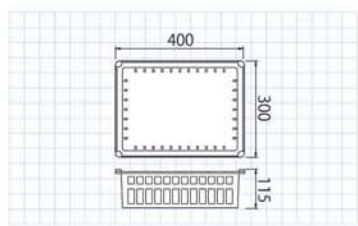

Dividers for FT Tray

Item No.	Dimensions
1 FPD05-40	W346×H42mm
2 FPD05-32	W119×H42mm
3 FPD05-33	W 77×H42mm
4 FPD05-30	W247×H42mm
5 FPD05-42	W169×H42mm
6 FPD05-43	W110×H42mm

Electric Conductive Tray FT34-10 Conductive

Dimensions W300×D400×H115mm
 Inner Dimensions W249×D347×H98mm
 Material Conductive ABS
 Surface resistivity 10⁴Ω/□

Dividers for FT Tray

Item No.	Dimensions
1 FPD10-30	W248×H92mm
2 FPD10-31	W276×H92mm
3 FPD10-40	W346×H92mm
4 FPD10-32	W119×H92mm
5 FPD10-33	W 76×H92mm

Electric Conductive Basket FB34-10 Conductive

Dimensions W300×D400×H115mm
 Inner Dimensions W249×D349×H98mm
 Material Conductive ABS
 Surface resistivity 10⁴Ω/□

Dividers for FB Basket

Item No.	Dimensions
1 FBD10-41	W347×H88mm
2 FBD10-31	W247×H88mm