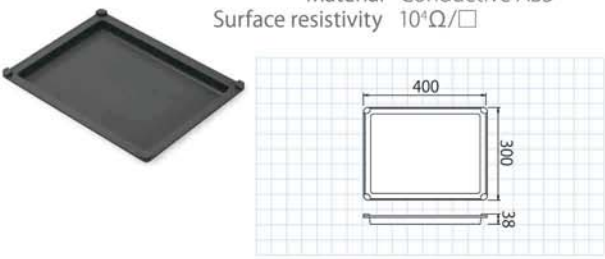

Electric Conductive Tray and Basket

>>> Conductive Tray / Conductive Basket

- They are made from electric conductive resin.
- Because of electric conductivity precision parts can be protected and stored safely.
- They can be transported easily and can be stacked up to save space.
- They can be divided into smaller spaces easily by dividers so that they can accommodate various shapes and sizes. (※ except for FT34-02)
- By using in combination with Tac sheets or pin mats, they can be used for protection and storing various assembling parts, fixtures or tools.
- By using in combination with a cart they can be used for many applications such as for storing various assembling parts, fixtures or tools.

■ Dividers

For FT34-05

For FT34-10

For FB34-10

Electric Conductive Tray FT34-02 Conductive

Dimensions W300×D400×H38mm
 Inner Dimensions W254×D354×H25mm
 Material Conductive ABS
 Surface resistivity 10⁴Ω/□

Electric Conductive Tray KT-1 Conductive

Dimensions W85×D85×H23mm
 Inner Dimensions W80×D80×H21mm
 Material Conductive PS
 Surface resistivity 10⁴Ω/□

FT34-02 can be divided by KT-1 in the tray.

Electric Conductive Tray FT34-05 Conductive

Dimensions W300×D400×H65mm
 Inner Dimensions W248×D348×H47mm
 Material Conductive ABS
 Surface resistivity 10⁴Ω/□

Dimensions W300×D400×H115mm
 Inner Dimensions W249×D347×H98mm
 Material Conductive ABS
 Surface resistivity 10⁴Ω/□

Dividers for FT Tray

Item No.	Dimensions
1 FPD10-30	W248×H92mm
2 FPD10-31	W276×H92mm
3 FPD10-40	W346×H92mm
4 FPD10-32	W119×H92mm
5 FPD10-33	W 76×H92mm