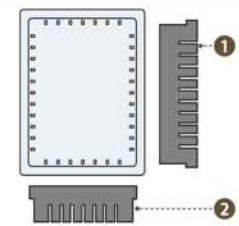

Dividers for FT Tray

Item No.	Dimensions
1 FPD05-40	W346×H42mm
2 FPD05-32	W119×H42mm
3 FPD05-33	W 77×H42mm
4 FPD05-30	W247×H42mm
5 FPD05-42	W169×H42mm
6 FPD05-43	W110×H42mm

Electric Conductive Tray FT34-10 Conductive

Dimensions W300×D400×H115mm
 Inner Dimensions W249×D347×H98mm
 Material Conductive ABS
 Surface resistivity 10⁴Ω/□

Dividers for FT Tray

Item No.	Dimensions
1 FPD10-30	W248×H92mm
2 FPD10-31	W276×H92mm
3 FPD10-40	W346×H92mm
4 FPD10-32	W119×H92mm
5 FPD10-33	W 76×H92mm

Electric Conductive Basket FB34-10 Conductive

Dimensions W300×D400×H115mm
 Inner Dimensions W249×D349×H98mm
 Material Conductive ABS
 Surface resistivity 10⁴Ω/□

Dividers for FB Basket

Item No.	Dimensions
1 FBD10-41	W347×H88mm
2 FBD10-31	W247×H88mm