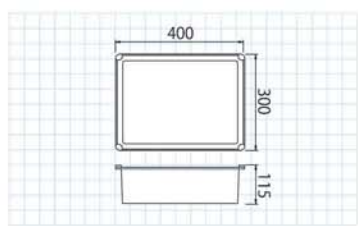

Dimensions W85×D85×H23mm
 Inner Dimensions W80×D80×H21mm
 Material Conductive PS
 Surface resistivity 10⁴Ω/□

FT34-02 can be divided by KT-1 in the tray.

Electric Conductive Tray FT34-05 Conductive

Dimensions W300×D400×H65mm
 Inner Dimensions W248×D348×H47mm
 Material Conductive ABS
 Surface resistivity 10⁴Ω/□

Dividers for FT Tray

Item No.	Dimensions
1 FPD05-40	W346×H42mm
2 FPD05-32	W119×H42mm
3 FPD05-33	W 77×H42mm
4 FPD05-30	W247×H42mm
5 FPD05-42	W169×H42mm
6 FPD05-43	W110×H42mm

Electric Conductive Tray FT34-10 Conductive

Dimensions W300×D400×H115mm
 Inner Dimensions W249×D347×H98mm
 Material Conductive ABS
 Surface resistivity 10⁴Ω/□

Dividers for FT Tray

Item No.	Dimensions
1 FPD10-30	W248×H92mm
2 FPD10-31	W276×H92mm
3 FPD10-40	W346×H92mm
4 FPD10-32	W119×H92mm
5 FPD10-33	W 76×H92mm

Electric Conductive Basket FB34-10 Conductive

Dimensions W300×D400×H115mm
 Inner Dimensions W249×D349×H98mm
 Material Conductive ABS
 Surface resistivity 10⁴Ω/□

Dividers for FB Basket

Item No.	Dimensions
1 FBD10-41	W347×H88mm
2 FBD10-31	W247×H88mm