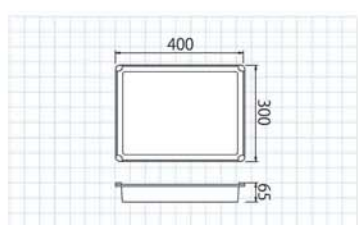

■ Dividers

For FT34-05

For FT34-10

For FB34-10

Electric Conductive Tray FT34-02 Conductive

Dimensions W300×D400×H38mm
 Inner Dimensions W254×D354×H25mm
 Material Conductive ABS
 Surface resistivity 10⁴Ω/□

Electric Conductive Tray KT-1 Conductive

Dimensions W85×D85×H23mm
 Inner Dimensions W80×D80×H21mm
 Material Conductive PS
 Surface resistivity 10⁴Ω/□

FT34-02 can be divided by KT-1 in the tray.

Electric Conductive Tray FT34-05 Conductive

Dimensions W300×D400×H65mm
 Inner Dimensions W248×D348×H47mm
 Material Conductive ABS
 Surface resistivity 10⁴Ω/□

Dimensions W300×D400×H115mm
 Inner Dimensions W249×D347×H98mm
 Material Conductive ABS
 Surface resistivity 10⁴Ω/□

Dividers for FT Tray

Item No.	Dimensions
1 FPD10-30	W248×H92mm
2 FPD10-31	W276×H92mm
3 FPD10-40	W346×H92mm
4 FPD10-32	W119×H92mm
5 FPD10-33	W 76×H92mm

Electric Conductive Basket FB34-10 Conductive

Dimensions W300×D400×H115mm
 Inner Dimensions W249×D349×H98mm
 Material Conductive ABS
 Surface resistivity 10⁴Ω/□

Dividers for FB Basket

Item No.	Dimensions
1 FBD10-41	W347×H88mm
2 FBD10-31	W247×H88mm