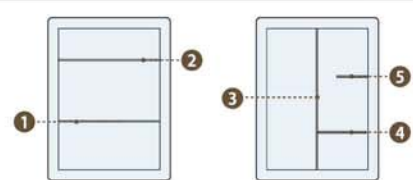

■ Dividers

For FT34-05

For FT34-10

For FB34-10

Electric Conductive Tray FT34-02 Conductive

Dimensions W300×D400×H38mm
 Inner Dimensions W254×D354×H25mm
 Material Conductive ABS
 Surface resistivity 10⁴Ω/□

Electric Conductive Tray KT-1 Conductive

Dimensions W85×D85×H23mm
 Inner Dimensions W80×D80×H21mm
 Material Conductive PS
 Surface resistivity 10⁴Ω/□

FT34-02 can be divided by KT-1 in the tray.

Electric Conductive Tray FT34-05 Conductive

Dimensions W300×D400×H65mm
 Inner Dimensions W248×D348×H47mm
 Material Conductive ABS
 Surface resistivity 10⁴Ω/□

Dividers for FT Tray

Item No.	Dimensions
1 FPD05-40	W346×H42mm
2 FPD05-32	W119×H42mm
3 FPD05-33	W 77×H42mm
4 FPD05-30	W247×H42mm
5 FPD05-42	W169×H42mm
6 FPD05-43	W110×H42mm

Electric Conductive Tray FT34-10 Conductive

Dimensions W300×D400×H115mm
 Inner Dimensions W249×D347×H98mm
 Material Conductive ABS
 Surface resistivity 10⁴Ω/□

Dividers for FT Tray

Item No.	Dimensions
1 FPD10-30	W248×H92mm
2 FPD10-31	W276×H92mm
3 FPD10-40	W346×H92mm
4 FPD10-32	W119×H92mm
5 FPD10-33	W 76×H92mm